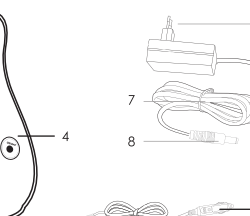

Introduction

Package Contents

Product Diagram