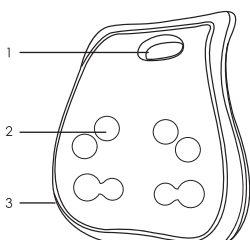

Introduction

Package Contents

Product Diagram